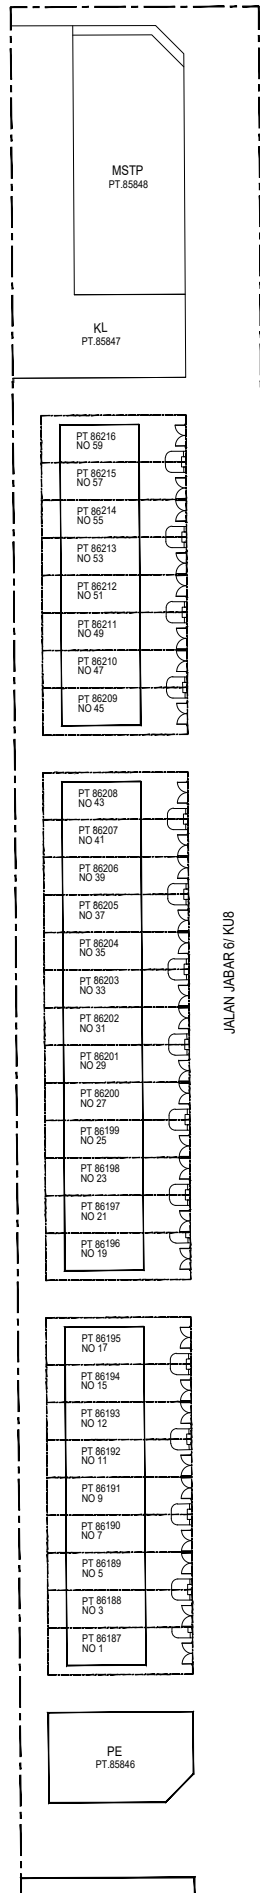

JALAN JABAR/KU8, TAMAN MERU AMAN, MUKIM KAPAR, KLANG BANDAR DIRAJA, SELANGOR DARUL EHSAN. (LOT 2630)

TYPE : 2 STOREY TERRACE

TITLE : SITE PLAN

PT. NO. : PT 86187 - PT 86216

NOTE : All item stated above are subject to variation and/or modification as to comply with the relevant authorities and/or By-law as they arise.